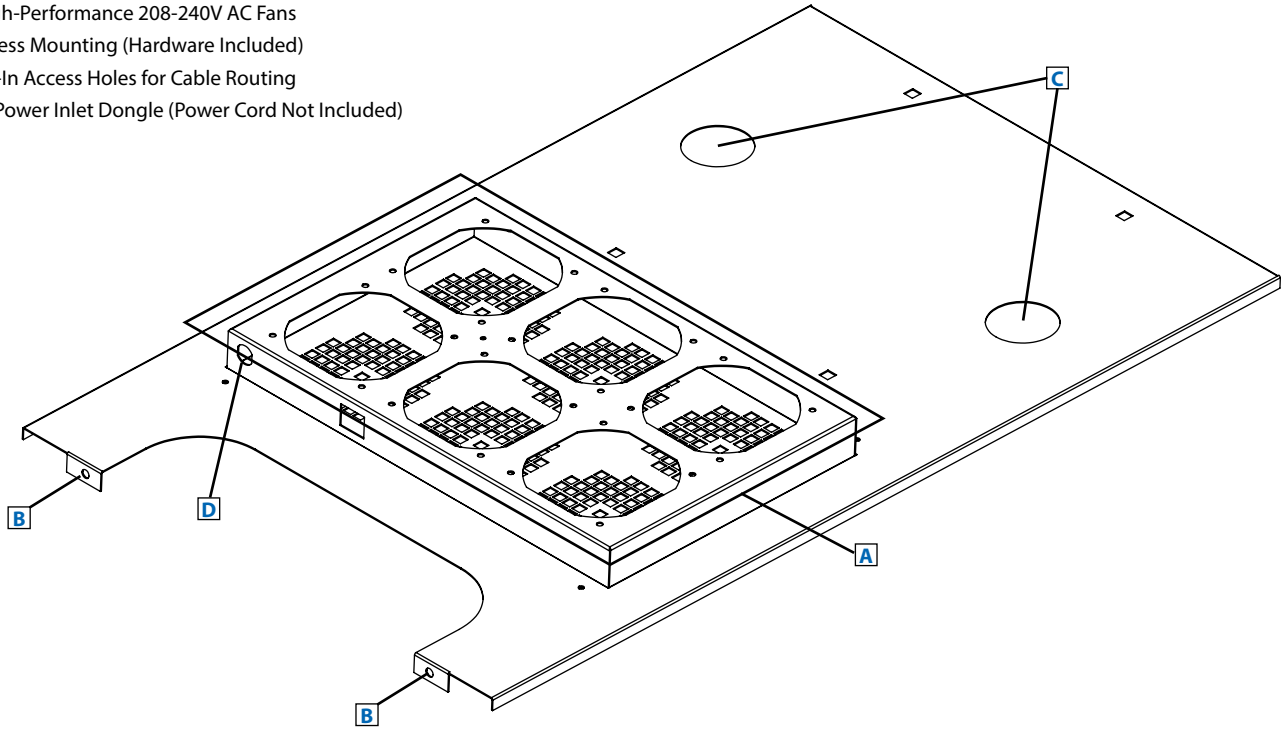

MODEL:

SRXFANROOF

Roof-Mounted Fan Panel with 6 Fans

- A** 6 High-Performance 208-240V AC Fans
- B** Toolless Mounting (Hardware Included)
- C** Built-In Access Holes for Cable Routing
- D** C14 Power Inlet Dongle (Power Cord Not Included)

- Ideal for increasing ventilation in SmartRack® Enclosures
- For use in regions that support 208-240V mains power
- Compatible enclosures: SR25UB, SR25UBKD, SR25UBSP1, SR25UBTAA, SR42UB, SR42UBCL, SR42UBEXP, SR42UBG, SR42UBKD, SR42UBSP1, SR42UBTAA, SR48UB, SR48UBCL, SR48UBEXP, SR48UBSP1, SR42UBTAA and all others that specify the use of this accessory

SEE NEXT PAGE FOR DETAILED UNIT MEASUREMENTS

Specifications

Model	SRXFANROOF
Fan Type	208-240V AC High-Performance (x6)
Volume Flow Rate	420 cfm
Unit Dimensions (H x W x D)	2.2 x 21.85 x 35.43 in. (55.8 x 555 x 899.8 mm)
Shipping Dimensions (H x W x D)	3.1 x 23.3 x 37 in. (78.74 x 591.82 x 939.8 mm)
Unit Weight	22 lb. (9.98 kg)
Shipping Weight	25 lb. (11.34 kg)