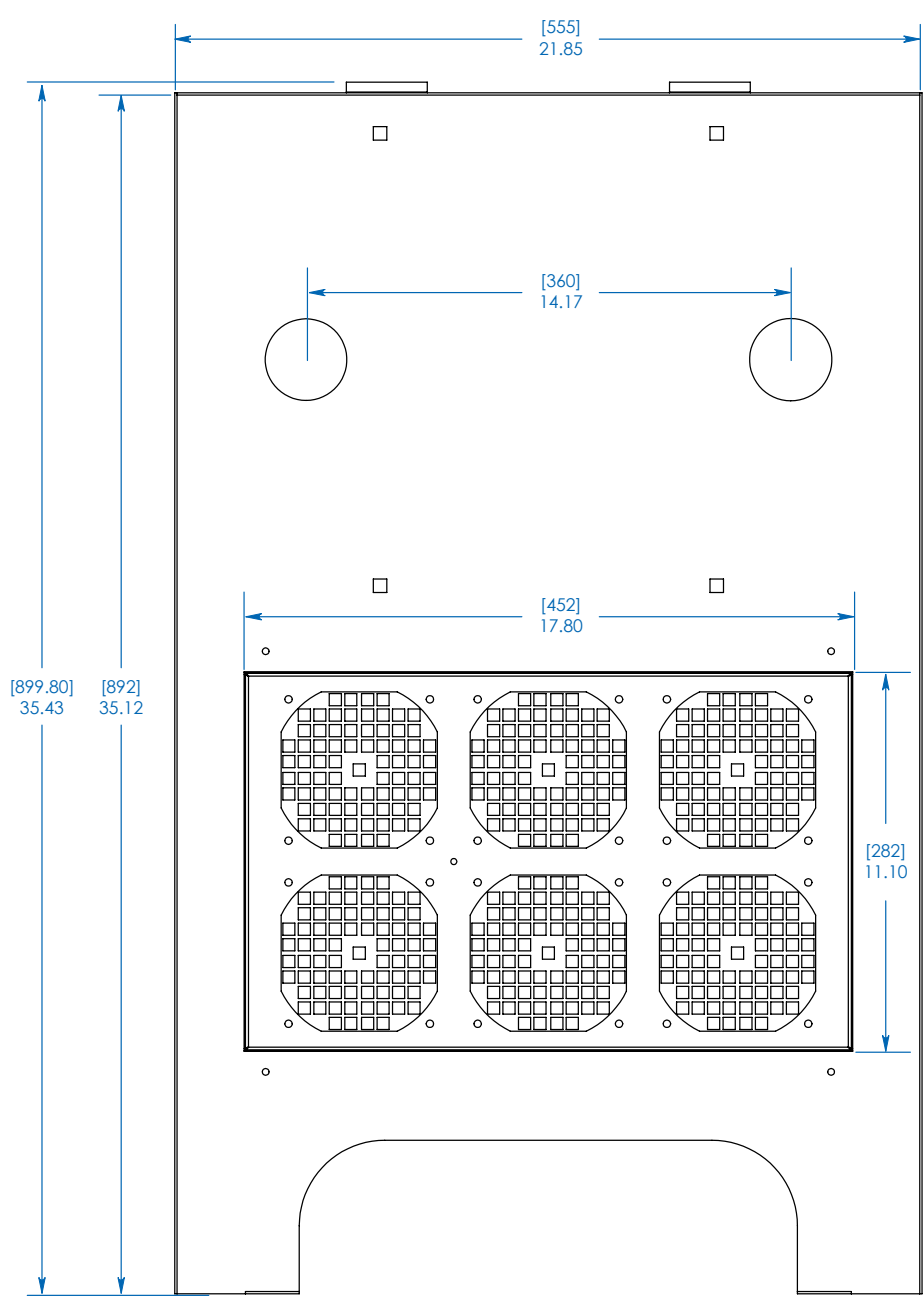

- Ideal for increasing ventilation in SmartRack® Enclosures
- For use in regions that support 208-240V mains power
- Compatible enclosures: SR25UB, SR25UBKD, SR25UBSP1, SR25UBTAA, SR42UB, SR42UBCL, SR42UBEXP, SR42UBG, SR42UBKD, SR42UBSP1, SR42UBTAA, SR48UB, SR48UBCL, SR48UBEXP, SR48UBSP1, SR42UBTAA and all others that specify the use of this accessory

SEE NEXT PAGE FOR DETAILED UNIT MEASUREMENTS

Specifications

Model	SRXFANROOF
Fan Type	208-240V AC High-Performance (x6)
Volume Flow Rate	420 cfm
Unit Dimensions (H x W x D)	2.2 x 21.85 x 35.43 in. (55.8 x 555 x 899.8 mm)
Shipping Dimensions (H x W x D)	3.1 x 23.3 x 37 in. (78.74 x 591.82 x 939.8 mm)
Unit Weight	22 lb. (9.98 kg)
Shipping Weight	25 lb. (11.34 kg)

1111 W. 35th Street
Chicago, IL 60609 USA
773.869.1234
www.tripplite.com

TOP VIEW

SIDE VIEW

BACK VIEW

FRONT VIEW

Dimensions: [mm] INCHES

Tripp Lite has a policy of continuous improvement. Specifications are subject to change without notice.