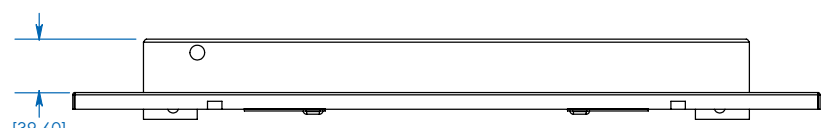

SEE NEXT PAGE FOR DETAILED UNIT MEASUREMENTS

Specifications

Model	SRXFANROOF
Fan Type	208-240V AC High-Performance (x6)
Volume Flow Rate	420 cfm
Unit Dimensions (H x W x D)	2.2 x 21.85 x 35.43 in. (55.8 x 555 x 899.8 mm)
Shipping Dimensions (H x W x D)	3.1 x 23.3 x 37 in. (78.74 x 591.82 x 939.8 mm)
Unit Weight	22 lb. (9.98 kg)
Shipping Weight	25 lb. (11.34 kg)

1111 W. 35th Street
Chicago, IL 60609 USA
773.869.1234
www.tripplite.com

TOP VIEW

SIDE VIEW

BACK VIEW

FRONT VIEW

Dimensions: [mm] INCHES

Tripp Lite has a policy of continuous improvement. Specifications are subject to change without notice.