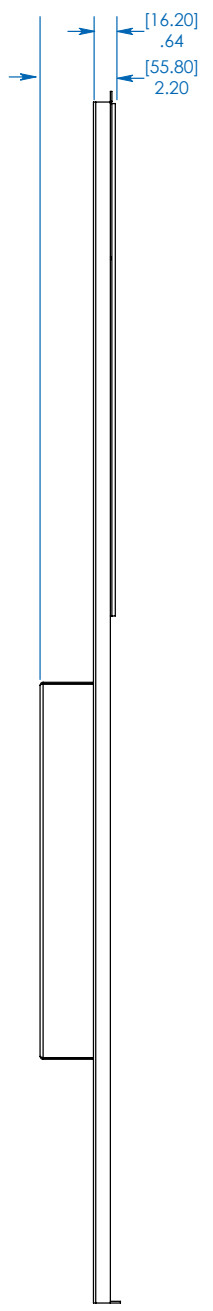

MODEL:

SRXFANROOF

Roof-Mounted Fan Panel with 6 Fans

- A** 6 High-Performance 208-240V AC Fans
- B** Toolless Mounting (Hardware Included)
- C** Built-In Access Holes for Cable Routing
- D** C14 Power Inlet Dongle (Power Cord Not Included)

- Ideal for increasing ventilation in SmartRack® Enclosures
- For use in regions that support 208-240V mains power
- Compatible enclosures: SR25UB, SR25UBKD, SR25UBSP1, SR25UBTAA, SR42UB, SR42UBCL, SR42UBEXP, SR42UBG, SR42UBKD, SR42UBSP1, SR42UBTAA, SR48UB, SR48UBCL, SR48UBEXP, SR48UBSP1, SR42UBTAA and all others that specify the use of this accessory

SEE NEXT PAGE FOR DETAILED UNIT MEASUREMENTS

Specifications

Model	SRXFANROOF
Fan Type	208-240V AC High-Performance (x6)
Volume Flow Rate	420 cfm
Unit Dimensions (H x W x D)	2.2 x 21.85 x 35.43 in. (55.8 x 555 x 899.8 mm)
Shipping Dimensions (H x W x D)	3.1 x 23.3 x 37 in. (78.74 x 591.82 x 939.8 mm)
Unit Weight	22 lb. (9.98 kg)
Shipping Weight	25 lb. (11.34 kg)

1111 W. 35th Street
Chicago, IL 60609 USA
773.869.1234
www.tripplite.com

TOP VIEW

SIDE VIEW

BACK VIEW

FRONT VIEW

Dimensions: [mm] INCHES

Tripp Lite has a policy of continuous improvement. Specifications are subject to change without notice.