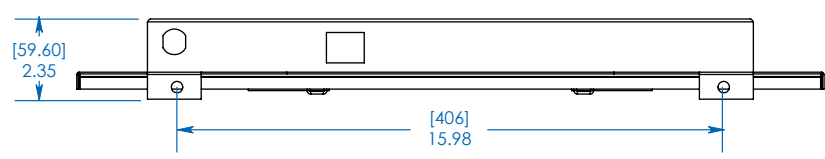

SEE NEXT PAGE FOR DETAILED UNIT MEASUREMENTS

Specifications

Model	SRXFANROOF
Fan Type	208-240V AC High-Performance (x6)
Volume Flow Rate	420 cfm
Unit Dimensions (H x W x D)	2.2 x 21.85 x 35.43 in. (55.8 x 555 x 899.8 mm)
Shipping Dimensions (H x W x D)	3.1 x 23.3 x 37 in. (78.74 x 591.82 x 939.8 mm)
Unit Weight	22 lb. (9.98 kg)
Shipping Weight	25 lb. (11.34 kg)

1111 W. 35th Street
Chicago, IL 60609 USA
773.869.1234
www.tripplite.com

TOP VIEW

SIDE VIEW

BACK VIEW

FRONT VIEW

Dimensions: [mm] INCHES

Tripp Lite has a policy of continuous improvement. Specifications are subject to change without notice.